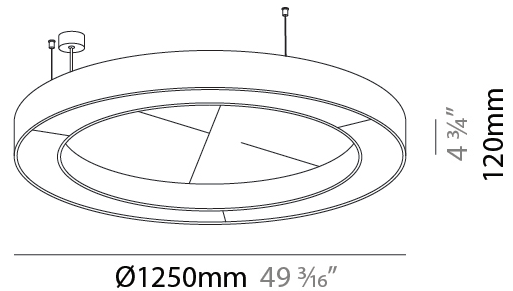

GENERAL

Series: Glorious Acoustic
Partner: Prolicht
Division: Architectural
Installation: Suspension
Product Type: Acoustic
Mounting Location: Ceiling
Light Distribution: Direct

PHYSICAL

Shape: Round
Diameter (mm): 1250
Diameter (in): 49 ³/₁₆
Width (mm): 120
Width (in): 4 ³/₄
Diffuser: [PMMA - Opal / Micro-Prism](#)
Fixture Finish: [SSR / BKV / CWI / CRY / HAB / UFT / ITA / RUA / FTG / MYG / LOD / PUS / FRO / FUP / KIA / POP / BLS / SPG / MEY / GOH / CHC / COM / ABZ / JAG / OBR / MOS / ROR](#)
Acoustic Finish: [SFW / CYW / SEE / SYN / MTS / PMB / TTN / CYB / STO / DPE / BES / SHB / ARE / ANE / VRD / CRF](#)
Fixture Material: Aluminum
Primary Material: Acoustic
Cable Details: 2000mm / 78 3/4" or 6000mm / 236 1/4" Transparent Cable

ELECTRICAL

Lamp Type: LED (Zhaga Standard)
Input Wattage (W): 58.7
Total Output Wattage (W): 53.7
Dimming: [Non-Dimmable](#)
Driver Included: Yes
Driver Location: Integrated
Driver Type: Constant Current - Universal
Driver Class: Class 2
Input Voltage (V): 120 - 277

LED

Color Temperature (°K): [2700 / 3000 / 3500 / 4000](#)
Max. Delivered Lumen (lm): [4979 / 5153 / 6051 / 5239](#)
Nominal Lumen (lm): [7660 / 7928 / 9309 / 8060](#)
CRI: >90 CRI
Lamp Life (hrs): 50000

OPTICAL

RATINGS AND CERTIFICATIONS

Certified By: CSA Certified to UL and CSA Standards
IP rating: IP20