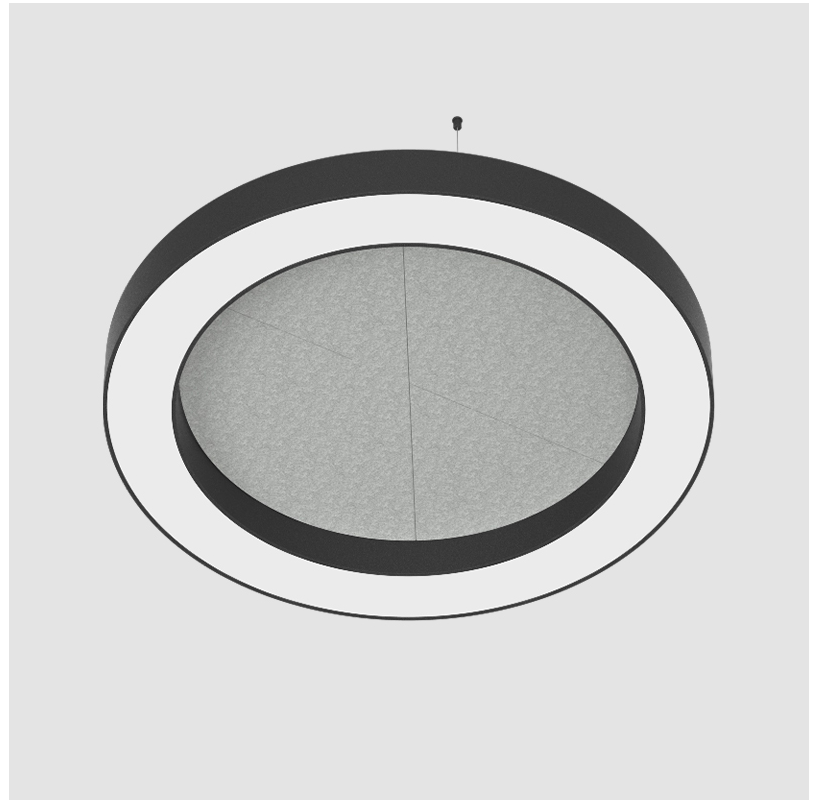

GENERAL

Series: Glorious Acoustic
Partner: Prolicht
Division: Architectural
Installation: Suspension
Product Type: Acoustic
Mounting Location: Ceiling
Light Distribution: Direct

PHYSICAL

Shape: Round
Diameter (mm): 1250
Diameter (in): 49 ³/₁₆
Width (mm): 120
Width (in): 4 ³/₄
Diffuser: [PMMA - Opal / Micro-Prism](#)
Fixture Finish: [SSR / BKV / CWI / CRY / HAB / UFT / ITA / RUA / FTG / MYG / LOD / PUS / FRO / FUP / KIA / POP / BLS / SPG / MEY / GOH / CHC / COM / ABZ / JAG / OBR / MOS / ROR](#)
Acoustic Finish: [SFW / CYW / SEE / SYN / MTS / PMB / TTN / CYB / STO / DPE / BES / SHB / ARE / ANE / VRD / CRF](#)
Fixture Material: Aluminum
Primary Material: Acoustic
Cable Details: 2000mm / 78 3/4" or 6000mm / 236 1/4" Transparent Cable

ELECTRICAL

Lamp Type: LED (Zhaga Standard)
Input Wattage (W): 58.7
Total Output Wattage (W): 53.7
Dimming: [Non-Dimmable](#)
Driver Included: Yes
Driver Location: Integrated
Driver Type: Constant Current - Universal
Driver Class: Class 2
Input Voltage (V): 120 - 277

LED

Color Temperature (°K): [2700 / 3000 / 3500 / 4000](#)
Max. Delivered Lumen (lm): [4979 / 5153 / 6051 / 5239](#)
Nominal Lumen (lm): [7660 / 7928 / 9309 / 8060](#)
CRI: >90 CRI
Lamp Life (hrs): 50000

OPTICAL

RATINGS AND CERTIFICATIONS

Certified By: CSA Certified to UL and CSA Standards
IP rating: IP20